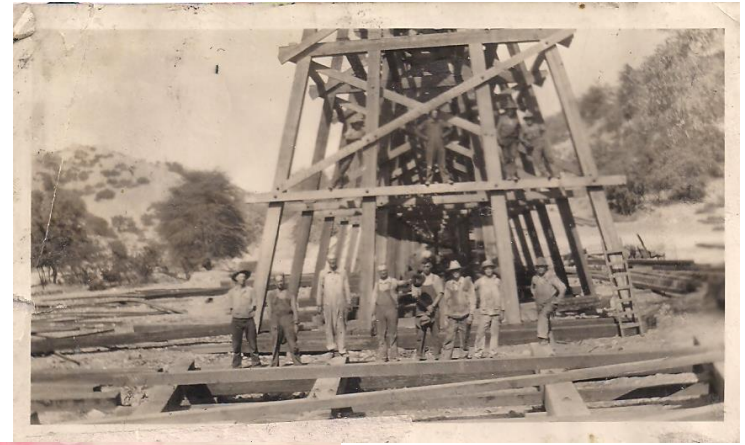

# Ray Delos Lamoreaux

Ray worked building bridges for the Southern Pacific Railroad with a seam powered rig – a bridge foreman – he built the rail tracks across southern Arizona – Bowie – His crew – Ken says Grampa wasn't ready to retire when they retired him and hung around so they rehired him for a while.