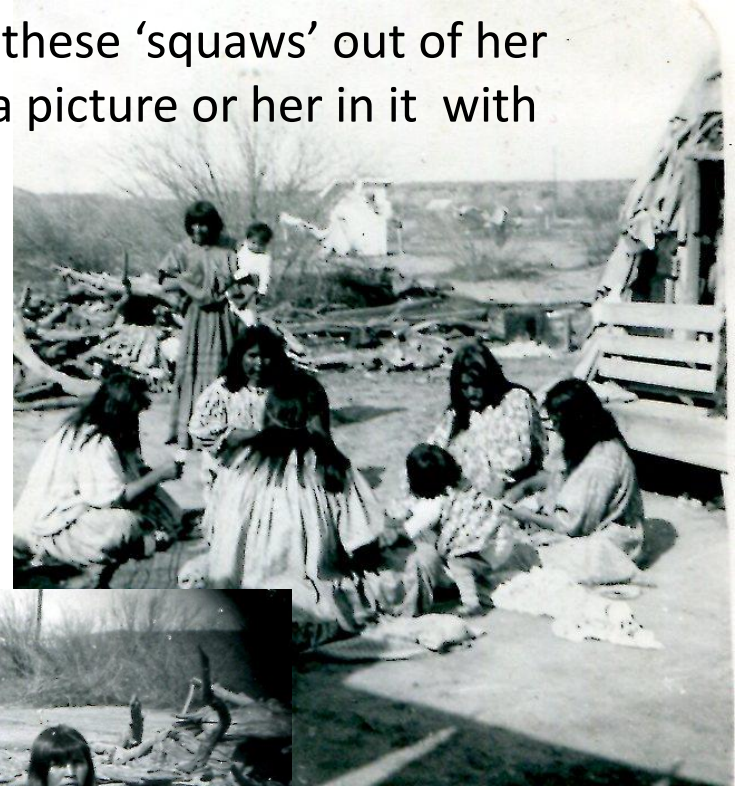

Ray met many people 'on the gang'

Mabel talked one of these 'squaws' out of her squaw dress. I have a picture of her in it with these ladies.